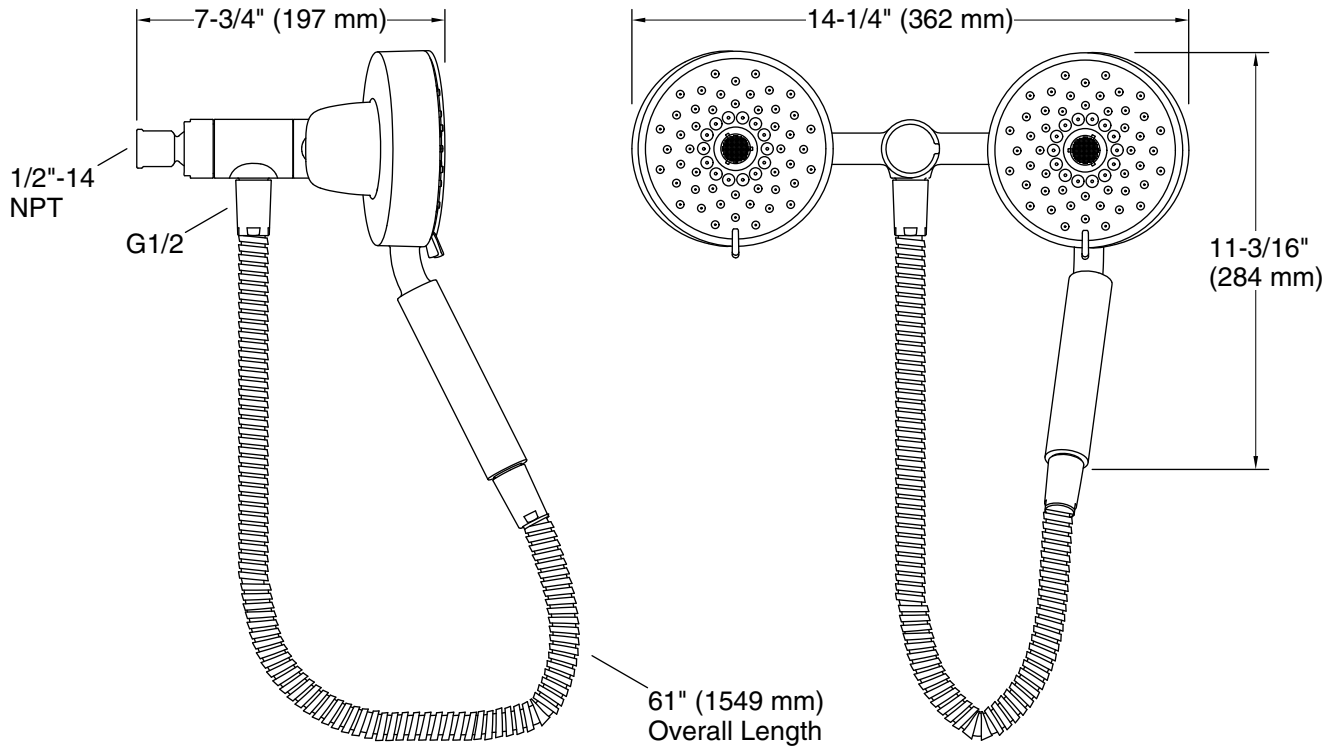

Features

- Multifunction showerhead and handshower each have advanced spray engines to provide three experiences: full coverage, pulsating massage, and silk spray
- Full coverage spray produces an encompassing spray ideal for everyday use
- Pulsating massage spray targets sore muscles to ease away aches and pains
- Silk spray releases a dense, luxurious spray ideal for rinsing
- Pause feature temporarily pauses water flow to conserve water while you lather, shave, or shampoo
- MasterClean™ sprayface features an easy-to-clean surface that withstands mineral buildup
- 2.5 gpm (9.5 lpm) maximum flow rate at 45 psi (3.1 bar)
- Box includes: Showerhead, handshower, 60" (1524 mm) metal hose

Material

- Premium material construction for durability and reliability
- KOHLER finishes resist corrosion and tarnishing

Installation

- Shower arm and flange sold separately

Included Components

Additional Components:
60" metal hose

Technical Information

All product dimensions are nominal.

Showerhead/Body Spray:

Rated maximum flow: 2.5 gal/min (9.5 l/min)

Pressure: 45 psi (3.1 bar)

Notes

Install this product according to the installation instructions.